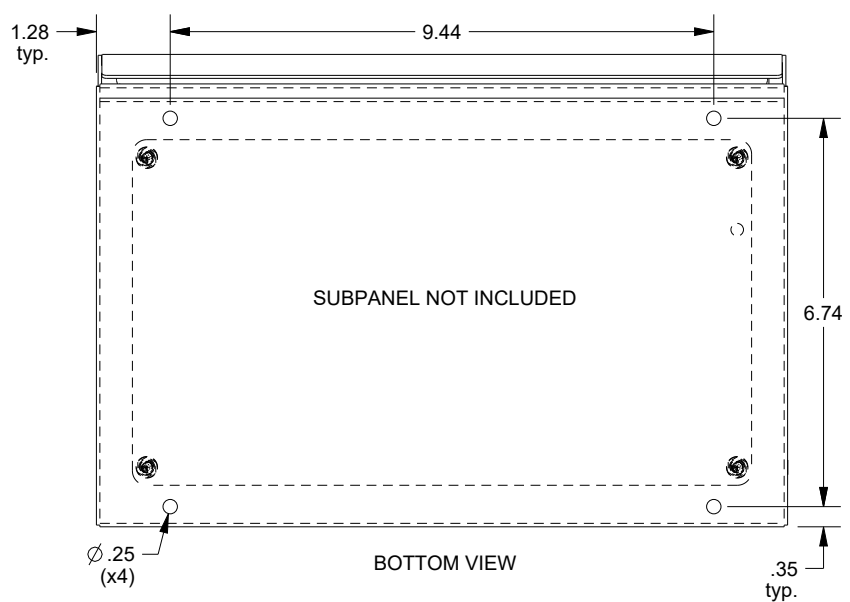

SAGINAW CONTROL & ENGINEERING SCE-8C12ELJ

TOP VIEW

LEFT SIDE VIEW

FRONT VIEW

RIGHT SIDE VIEW

REAR VIEW

BOTTOM VIEW

SECTION X-X