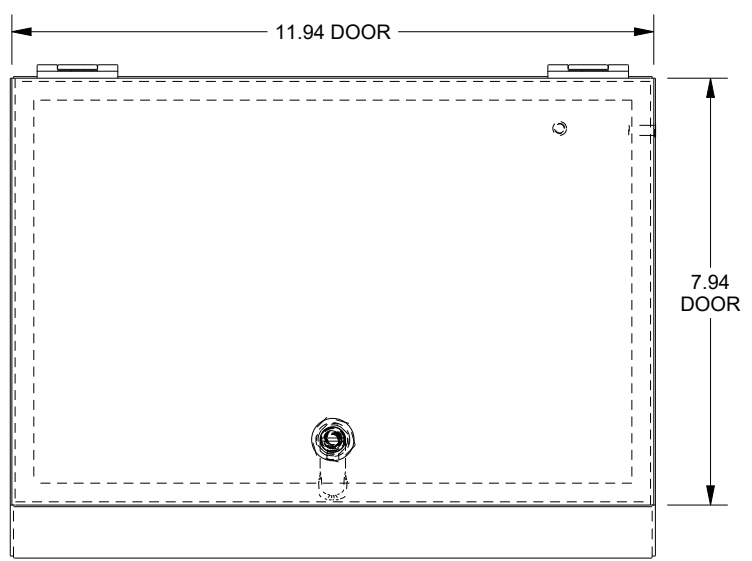

SAGINAW CONTROL & ENGINEERING SCE-8C12ELJ

TOP VIEW

LEFT SIDE VIEW

FRONT VIEW

RIGHT SIDE VIEW

REAR VIEW

BOTTOM VIEW

SECTION X-X